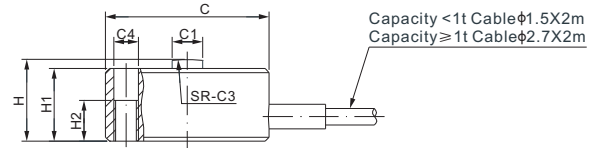

Capacity: 10-100kg

Capacity: 250-10,000kg

CE RoHS

DIMENSIONS

RATED CAPACITY	C	C1	C2	C3	C4	H	H1	H2	T
kg/mm									
10	9.7	2.3	-	12.7	-	3.6	3.2	-	-
25-100	12.7	3.0	-	19.1	-	4.5	4.0	-	-
250-500	20.0	3.8	15.0	15.0	3.0	10.0	8.9	5.0	M3
1,000-2,000	37.6	10.9	31.8	76.2	3.5	16.0	14.0	6.4	#6-32 UNC-2B
5,000-10,000	50.3	15.2	41.4	200	-	25.4	22.4	-	#6-32 UNC-2B Depth 6.4
lb/inches (conversion of above dimensions)									
22.05	0.38	0.09	-	0.50	-	0.14	0.13	-	-
55.12-220.46	0.50	0.12	-	0.75	-	0.18	0.16	-	-
551.16-1,102.31	0.79	0.15	0.59	0.59	0.12	0.39	0.35	0.20	M3
2,204.62-4,409.25	1.48	0.43	1.25	3.00	0.14	0.63	0.55	0.25	#6-32 UNC-2B
11,023.11-22,046.23	1.98	0.60	1.63	7.87	-	1.00	0.88	-	#6-32 UNC-2B Depth 0.25

SPECIFICATIONS

Full Scale Output	Cap. ≤10kg: 1.0 mV/V ± 20%; Cap. >10kg: 2.0 mV/V ± 20%	Recommended Excitation	Cap. ≤10kg: 5V (7V Maximum) Cap. >10kg: 10V (15V Maximum)
Zero Balance	± 0.02 mV/V	Insulation Resistance	>2 [50V DC] GΩ
Non-linearity	< ± 0.5%	Nominal Temperature Range	-10°C to 40°C / 14°F to 104°F
Repeatability	< ± 0.5%	Safe Overload	150% of full scale
Hysteresis Error	< ± 0.5%	Breaking Overload	300% of full scale
Creep in 30 min.	< ± 0.5%	Seal Type / IP Rating	Environmentally Sealed / IP66
Input Resistance	Cap. ≤500kg: 375Ω ± 25; Cap. >500kg: 700Ω ± 25	Cable Color Code	Cap. ≤500kg: Exc+ Red Exc- Black Sig+ Green Sig- Yellow Shield Bare Cap. >500kg: Exc+ Red Exc- Black Sig+ Green Sig- White Shield Bare
Output Resistance	Cap. ≤500kg: 350Ω ± 3; Cap. >500kg: 700Ω ± 3		
Element Material	17-4PH Stainless Steel		

PART NUMBER

Rated Capacity	Part No.	Shipping Weight (kg) Approx.
10kg.....	247ASLH-10kg.....	0.09
25kg.....	247ASLH-25kg.....	0.09
30kg.....	247ASLH-30kg.....	0.09
50kg.....	247ASLH-50kg.....	0.09
100kg.....	247ASLH-100kg.....	0.09
250kg.....	247ASLH-250kg.....	0.11
500kg.....	247ASLH-500kg.....	0.11
1t.....	247ASLH-1t.....	0.19
2t.....	247ASLH-2t.....	0.19
5t.....	247ASLH-5t.....	0.42
10t.....	247ASLH-10.....	0.42