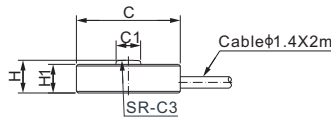

Capacity: 10-100kg

Capacity: 250-10,000kg

CE RoHS

DIMENSIONS

RATED CAPACITY	C	C1	C2	C3	C4	H	H1	H2	T
kg/mm									
10	9.7	2.3	-	12.7	-	3.6	3.2	-	-
25-100	12.7	3.0	-	19.1	-	4.5	4.0	-	-
250-500	20.0	3.8	15.0	15.0	3.0	10.0	8.9	5.0	M3
1,000-2,000	37.6	10.9	31.8	76.2	3.5	16.0	14.0	6.4	#6-32 UNC-2B
5,000-10,000	50.3	15.2	41.4	200	-	25.4	22.4	-	#6-32 UNC-2B Depth 6.4
lb/inches (conversion of above dimensions)									
22.05	0.38	0.09	-	0.50	-	0.14	0.13	-	-
55.12-220.46	0.50	0.12	-	0.75	-	0.18	0.16	-	-
551.16-1,102.31	0.79	0.15	0.59	0.59	0.12	0.39	0.35	0.20	M3
2,204.62-4,409.25	1.48	0.43	1.25	3.00	0.14	0.63	0.55	0.25	#6-32 UNC-2B
11,023.11-22,046.23	1.98	0.60	1.63	7.87	-	1.00	0.88	-	#6-32 UNC-2B Depth 0.25

SPECIFICATIONS

Full Scale Output	Cap. ≤10kg: 1.0 mV/V ± 20%; Cap. >10kg: 2.0 mV/V ± 20%	Recommended Excitation	Cap. ≤10kg: 5V (7V Maximum) Cap. >10kg: 10V (15V Maximum)
Zero Balance	± 0.02 mV/V	Insulation Resistance	>2 [50V DC] GΩ
Non-linearity	< ± 0.5%	Nominal Temperature Range	-10°C to 40°C / 14°F to 104°F
Repeatability	< ± 0.5%	Safe Overload	150% of full scale
Hysteresis Error	< ± 0.5%	Breaking Overload	300% of full scale
Creep in 30 min.	< ± 0.5%	Seal Type / IP Rating	Environmentally Sealed / IP66
Input Resistance	Cap. ≤500kg: 375Ω ± 25; Cap. >500kg: 700Ω ± 25	Cable Color Code	Cap. ≤500kg: Exc+ Red Exc- Black Sig+ Green Sig- Yellow Shield Bare Cap. >500kg: Exc+ Red Exc- Black Sig+ Green Sig- White Shield Bare
Output Resistance	Cap. ≤500kg: 350Ω ± 3; Cap. >500kg: 700Ω ± 3		
Element Material	17-4PH Stainless Steel		

PART NUMBER

Rated Capacity	Part No.	Shipping Weight (kg) Approx.
10kg.....	247ASLH-10kg.....	0.09
25kg.....	247ASLH-25kg.....	0.09
30kg.....	247ASLH-30kg.....	0.09
50kg.....	247ASLH-50kg.....	0.09
100kg.....	247ASLH-100kg.....	0.09
250kg.....	247ASLH-250kg.....	0.11
500kg.....	247ASLH-500kg.....	0.11
1t.....	247ASLH-1t.....	0.19
2t.....	247ASLH-2t.....	0.19
5t.....	247ASLH-5t.....	0.42
10t.....	247ASLH-10.....	0.42