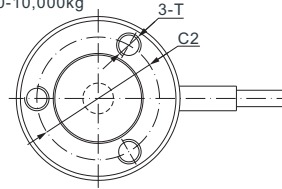

Capacity: 10-100kg

Capacity: 250-10,000kg

CE RoHS

DIMENSIONS

RATED CAPACITY	C	C1	C2	C3	C4	H	H1	H2	T
kg/mm									
10	9.7	2.3	-	12.7	-	3.6	3.2	-	-
25-100	12.7	3.0	-	19.1	-	4.5	4.0	-	-
250-500	20.0	3.8	15.0	15.0	3.0	10.0	8.9	5.0	M3
1,000-2,000	37.6	10.9	31.8	76.2	3.5	16.0	14.0	6.4	#6-32 UNC-2B
5,000-10,000	50.3	15.2	41.4	200	-	25.4	22.4	-	#6-32 UNC-2B Depth 6.4
lb/inches (conversion of above dimensions)									
22.05	0.38	0.09	-	0.50	-	0.14	0.13	-	-
55.12-220.46	0.50	0.12	-	0.75	-	0.18	0.16	-	-
551.16-1,102.31	0.79	0.15	0.59	0.59	0.12	0.39	0.35	0.20	M3
2,204.62-4,409.25	1.48	0.43	1.25	3.00	0.14	0.63	0.55	0.25	#6-32 UNC-2B
11,023.11-22,046.23	1.98	0.60	1.63	7.87	-	1.00	0.88	-	#6-32 UNC-2B Depth 0.25

SPECIFICATIONS

Full Scale Output	Cap. ≤10kg: 1.0 mV/V ± 20%; Cap. >10kg: 2.0 mV/V ± 20%	Recommended Excitation	Cap. ≤10kg: 5V (7V Maximum) Cap. >10kg: 10V (15V Maximum)
Zero Balance	± 0.02 mV/V	Insulation Resistance	>2 [50V DC] GΩ
Non-linearity	< ± 0.5%	Nominal Temperature Range	-10°C to 40°C / 14°F to 104°F
Repeatability	< ± 0.5%	Safe Overload	150% of full scale
Hysteresis Error	< ± 0.5%	Breaking Overload	300% of full scale
Creep in 30 min.	< ± 0.5%	Seal Type / IP Rating	Environmentally Sealed / IP66
Input Resistance	Cap. ≤500kg: 375Ω ± 25; Cap. >500kg: 700Ω ± 25	Cable Color Code	Cap. ≤500kg: Exc+ Red Exc- Black Sig+ Green Sig- Yellow Shield Bare Cap. >500kg: Exc+ Red Exc- Black Sig+ Green Sig- White Shield Bare
Output Resistance	Cap. ≤500kg: 350Ω ± 3; Cap. >500kg: 700Ω ± 3		
Element Material	17-4PH Stainless Steel		

PART NUMBER

Rated Capacity	Part No.	Shipping Weight (kg) Approx.
10kg.....	247ASLH-10kg.....	0.09
25kg.....	247ASLH-25kg.....	0.09
30kg.....	247ASLH-30kg.....	0.09
50kg.....	247ASLH-50kg.....	0.09
100kg.....	247ASLH-100kg.....	0.09
250kg.....	247ASLH-250kg.....	0.11
500kg.....	247ASLH-500kg.....	0.11
1t.....	247ASLH-1t.....	0.19
2t.....	247ASLH-2t.....	0.19
5t.....	247ASLH-5t.....	0.42
10t.....	247ASLH-10.....	0.42