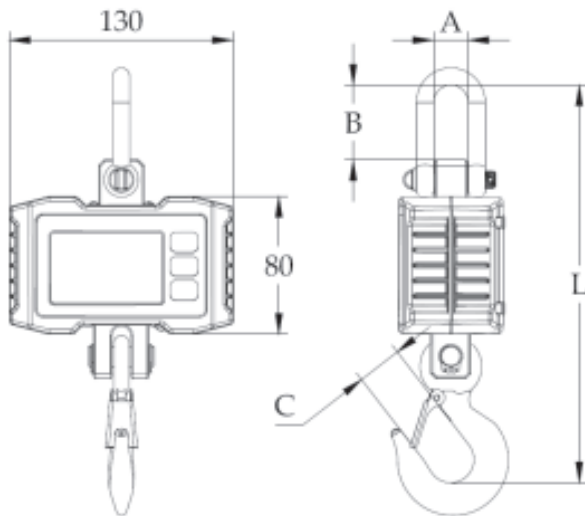

### FEATURES

- Fast resolution switching
- 22mm/11MM 5 digits LCD display
- Fixed hook
- Idle mode to maximize the battery life
- HOLD function
- Tare In / Tare Out
- Unit switch: kg / lb
- Auto overload alarm at 100%F.S. +9e
- Auto power-off function

<b>Model</b>	<b>OCSS</b>
<b>Type</b>	Smart
<b>Accuracy Class</b>	OIML III
<b>Enclosure</b>	Die-casting Aluminum
<b>Display</b>	22mm / 11mm LCD w/ Backlight
<b>Capacity Available</b>	200 / 400 / 600 / 1000 / 2000 lb
<b>Battery Life</b>	100 Hours
<b>High Quality Load Receptor</b>	Alloy Steel / Aluminum
<b>Shackle</b>	Stainless Steel
<b>Hook</b>	American Standard Eye
<b>High Capacity Rechargeable Battery</b>	3 x AA
<b>Infrared Remote Control</b>	No