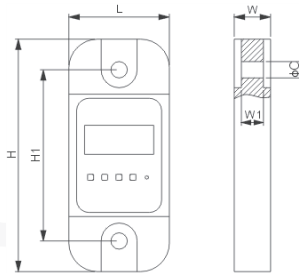

OCSD Series

FEATURES

- Fast resolution switching
- 25mm 5 digits LCD display w/ backlight
- Peak Hold function
- Accurate Class up to 0.1%
- 2 Programmable set-point
- Unit switch: kg / lb / t / N / kN
- Auto power-off function
- Matches with standard shackles
- Must have one of the indicators to calibrate and/or change parameters

OPTION

- Wireless Indicator (P180)
- Wireless Handheld Indicator (380)
- Indicator / Printer (P580)
- Galvanized shackle hook (SBX)
- Scoreboard (BD)
- Infrared Remote Control

Model	OCSD	OCSD
Type	Dynamometer	Dynamometer
Accuracy Class	OIML III	OIML III
Enclosure	Aluminum	Alloy Steel
Display	25mm LCD w/ Backlight	25mm LCD w/ Backlight
Capacity Available	1 / 2 / 3 / 5 t	10 / 20 / 30 / 50 / 100 / 200 t
Battery Life	50 Hours	50 Hours
Battery	3 x AA	3 x AA
Infrared Remote Control	No	No

Rated Capacity	Division (kg/lb)	H (mm/in)	L (mm/in)	W (mm/in)	H1 (mm/in)	W1 (mm/in)	C (mm/in)	N.W. (kg/lb)	SBX (shackle)
1t / 2Klb	0.5 / 1	245 / 9.65	112 / 4.41	37 / 1.46	190 / 7.48	25 / 0.98	20.5 / 0.81	1.6 / 3.53	3.25t
2t / 4Klb	1 / 2	260 / 10.24	123 / 4.84	37 / 1.46	195 / 7.68	30 / 1.18	24 / 0.94	2.1 / 4.63	4.75t
3t / 6Klb	1 / 2	260 / 10.24	123 / 4.84	37 / 1.46	195 / 7.68	30 / 1.18	24 / 0.94	2.1 / 4.63	4.75t
5t / 10Klb	2 / 5	285 / 11.22	123 / 4.84	54 / 2.13	210 / 8.27	34 / 1.34	27 / 1.06	2.7 / 5.95	6.5t
10t / 20Klb	5 / 10	320 / 12.60	120 / 4.72	54 / 2.13	230 / 9.06	-	41 / 1.61	10.4 / 22.93	13.5t
20t / 40Klb	10 / 20	375 / 14.76	128 / 5.04	71 / 2.80	260 / 10.24	-	54 / 2.13	17.8 / 39.24	25t
30t / 60Klb	10 / 20	420 / 16.54	138 / 5.43	79 / 3.11	280 / 11.02	-	60 / 2.36	25 / 55.10	35t
50t / 100Klb	20 / 50	465 / 18.31	150 / 5.91	101 / 3.98	305 / 12.01	-	74 / 2.91	39 / 86	55t
100t / 200Klb	50 / 100	570 / 22.44	190 / 7.48	129 / 5.08	366 / 14.41	-	99 / 3.90	91 / 200.6	120t
200t / 400Klb	100 / 200	720 / 28.35	265 / 10.43	180 / 7.09	440 / 17.32	-	135 / 5.31	210 / 463	Call

*Dimensions and specifications are subject to change without notice.