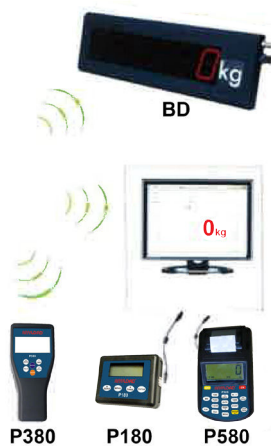

\* shackles & indicators optional

### FEATURES

- Fast resolution switching
- 25mm 5 digits LCD display w/ backlight
- Peak Hold function
- Accurate Class up to 0.1%
- 2 Programmable set-point
- Unit switch: kg / lb / t / N / kN
- Auto power-off function
- Matches with standard shackles
- Must have one of the indicators to calibrate and/or change parameters

### OPTION

- Wireless Indicator (P180)
- Wireless Handheld Indicator (380)
- Indicator / Printer (P580)
- Galvanized shackle hook (SBX)
- Scoreboard (BD)
- Infrared Remote Control

Model	OCSD	OCSD
Type	Dynamometer	Dynamometer
Accuracy Class	OIML III	OIML III
Enclosure	Aluminum	Alloy Steel
Display	25mm LCD w/ Backlight	25mm LCD w/ Backlight
Capacity Available	1 / 2 / 3 / 5 t	10 / 20 / 30 / 50 / 100 / 200 t
Battery Life	50 Hours	50 Hours
Battery	3 x AA	3 x AA
Infrared Remote Control	No	No