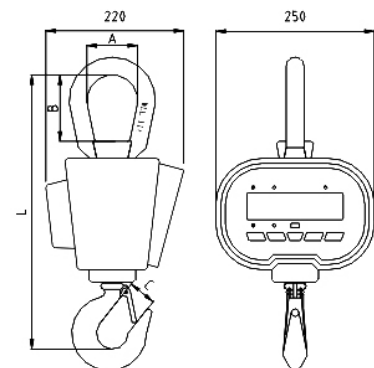

OCSC Series

FEATURES

- Fast resolution switching
- Supplied with 2 rechargeable batteries
- 38mm 5 digits LED display for OCSC3
- 30mm 5 digits LCD display for OCSC4
- Rotatable hook
- Idle mode to maximize the battery life
- HOLD function
- Tare In / Tare Out
- Unit switch: kg / lb
- Auto overload alarm at 100%F.S. +9e
- Auto power-off function

Model	OCSC3	OCSC4
Type	Convenience	Convenience
Accuracy Class	OIML III	OIML III
Enclosure	Die-casting Aluminum	Die-casting Aluminum
Display	38mm LED	30mm LCD w/Backlight
Capacity Available	2 / 4 / 6 / 10 Kib	2 / 4 / 6 / 10 Kib
Battery Life	80 Hours (with 2 batteries)	80 Hours (with 2 batteries)
High Quality Load Receptor	Alloy Steel	Alloy Steel
Shackle	H.D. Fixed	H.D. Fixed
Hook	H.D. Rotatable	H.D. Rotatable
High Capacity Rechargeable Battery	Yes (Easy to exchange) 6V/3.2Ahx2	Yes (Easy to exchange) 6V/3.2Ahx2
Infrared Remote Control	Yes	Yes

OPTION

- Wireless Scoreboard

Rated Capacity	Division	A	B	C	L	N.W.	G.W.
1t / 2Kib	0.5kg / 1 lb	70mm / 2.76"	100mm / 3.94"	35mm / 1.38"	420mm / 16.54"	11.5kg / 24.4 lb	14kg / 31.0 lb
2t / 4Kib	1kg / 2 lb	70mm / 2.76"	100mm / 3.94"	35mm / 1.38"	420mm / 16.54"	11.5kg / 24.4 lb	14kg / 31.0 lb
3t / 6Kib	1kg / 2 lb	70mm / 2.76"	100mm / 3.94"	35mm / 1.38"	420mm / 16.54"	11.5kg / 24.4 lb	14kg / 31.0 lb
5t / 10Kib	2kg / 5 lb	85mm / 3.35"	115mm / 4.53"	40mm / 1.57"	480mm / 18.90"	15kg / 33.1 lb	18kg / 39.7 lb