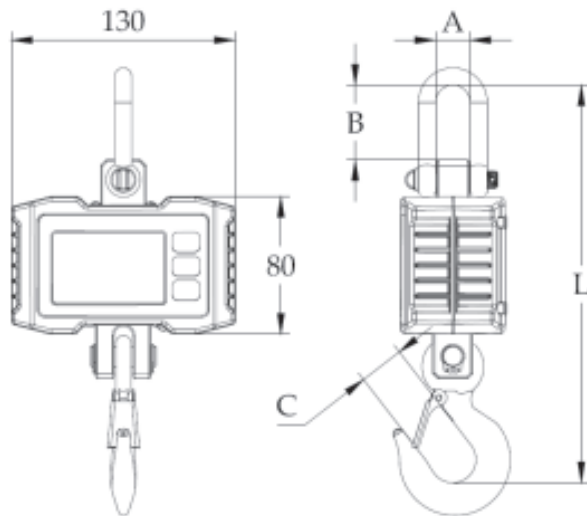

### FEATURES

- Fast resolution switching
- 22mm/11MM 5 digits LCD display
- Fixed hook
- Idle mode to maximize the battery life
- HOLD function
- Tare In / Tare Out
- Unit switch: kg / lb
- Auto overload alarm at 100%F.S. +9e
- Auto power-off function

<b>Model</b>	<b>OCSS</b>
<b>Type</b>	Smart
<b>Accuracy Class</b>	OIML III
<b>Enclosure</b>	Die-casting Aluminum
<b>Display</b>	22mm / 11mm LCD w/ Backlight
<b>Capacity Available</b>	200 / 400 / 600 / 1000 / 2000 lb
<b>Battery Life</b>	100 Hours
<b>High Quality Load Receptor</b>	Alloy Steel / Aluminum
<b>Shackle</b>	Stainless Steel
<b>Hook</b>	American Standard Eye
<b>High Capacity Rechargeable Battery</b>	3 x AA
<b>Infrared Remote Control</b>	No